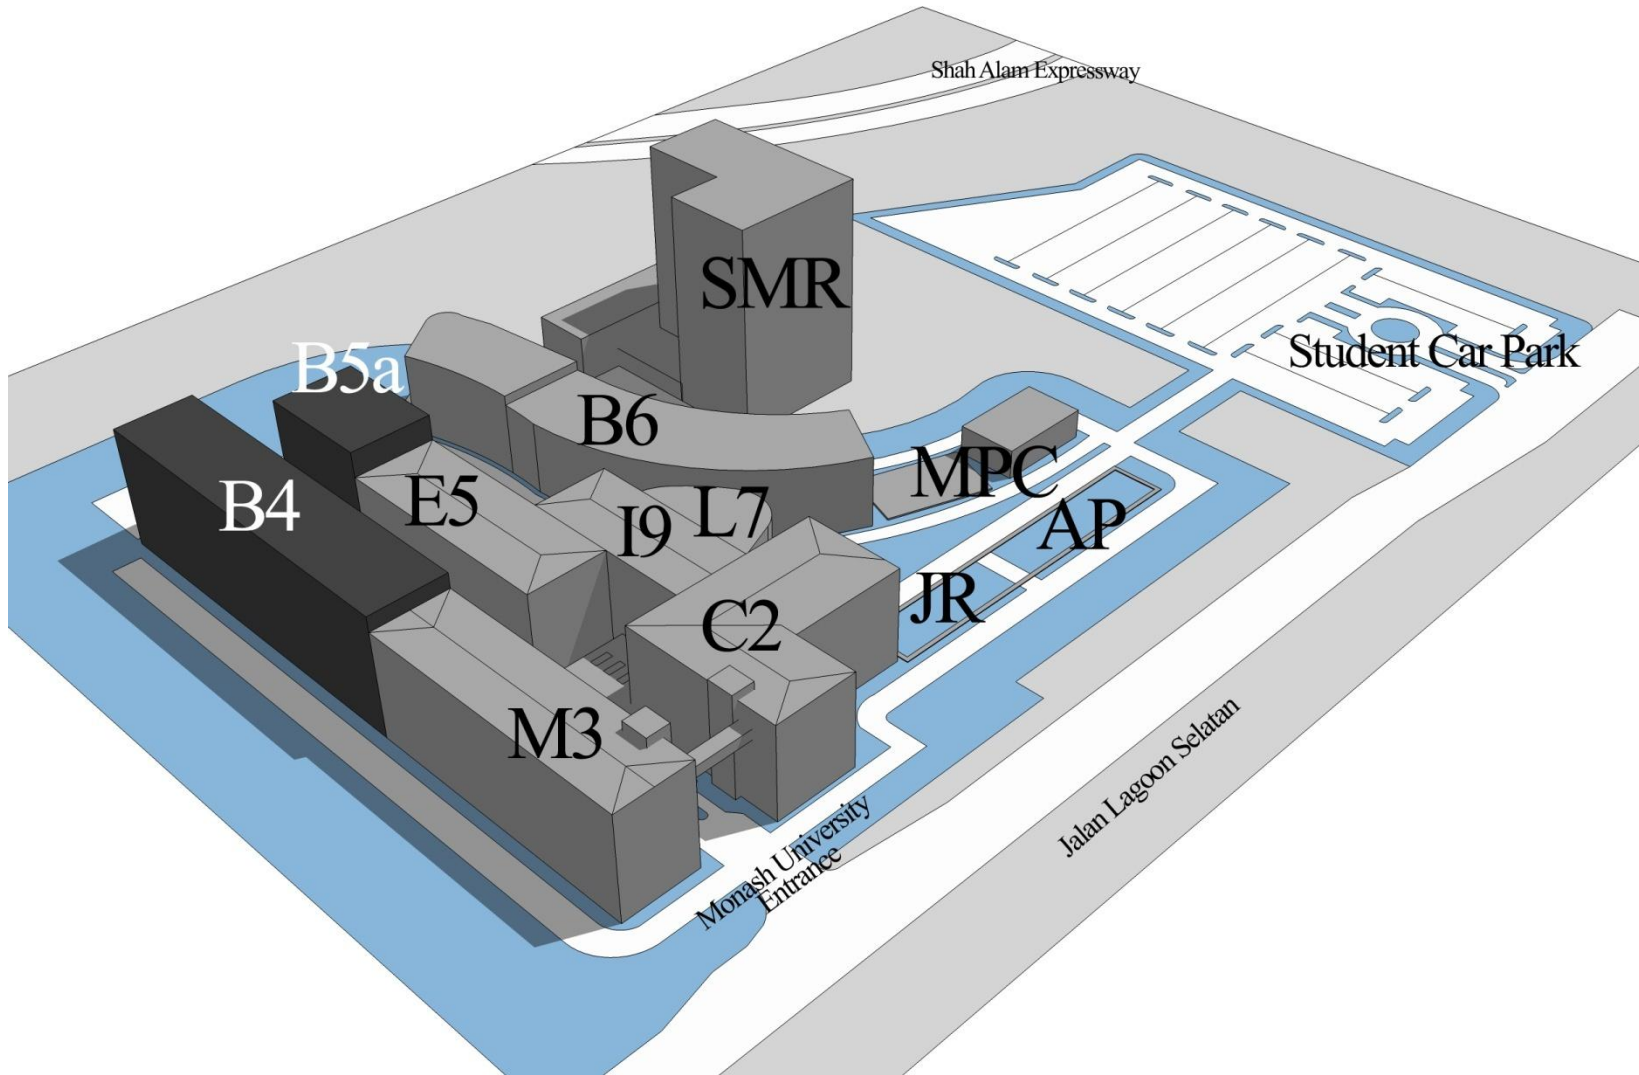

Monash University Sunway campus

Building index

Building C2

Administration
School of Information Technology
School of Science
School of Arts and Social Sciences

Building M3

Jeffrey Cheah School of
Medicine and Health Sciences
Brain Research Institute Monash Sunway
(BRIMS)
Science Laboratories

Building B4 (2013)

Teaching and Research Labs, Academic
Offices, Lecture Hall & Plant House at
Rooftop Level

Building E5

School of Engineering

Building B5a (2013)

Teaching, Research Labs and Academic
Offices

Building I9

Computer Laboratories
Information Technologies
Services (ITS)

SMR

Sunway Monash Residence

AP

Assembly Point (Fire Drill)

JR

Jogging Runway

MPC

Multi-purpose court